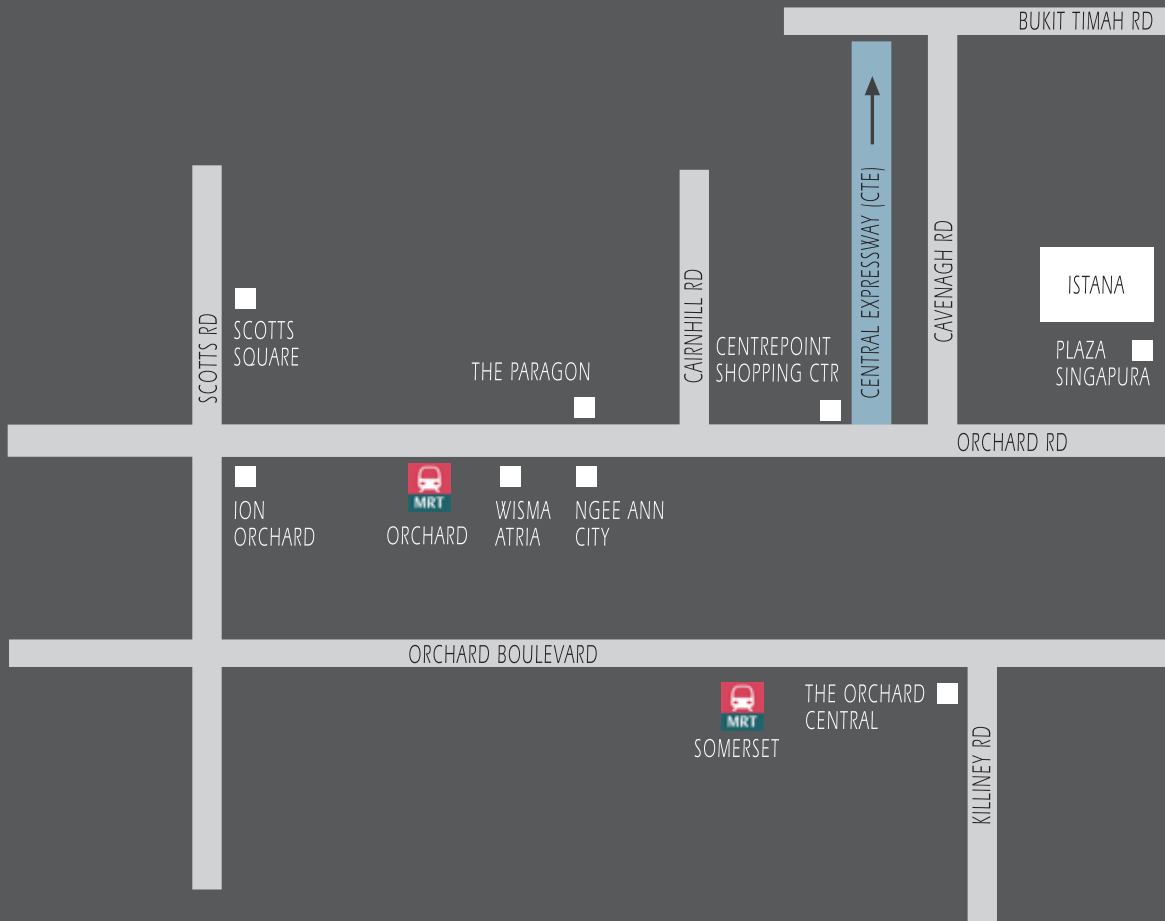

MT SOPHIA
Suites

ENJOY PEACE AND TRANQUILITY
WITHOUT EVER MISSING A BEAT

STEP
OUT
TO
URBAN
VERVE

With Orchard Road just outside the doorstep, your daily existence is set to fly in a blaze of glory, where the nights are forever young. Nowhere else is so much accessible from your living space and with such ease and abundance. Discover what its like to live in the city's heartbeat.

MT
SOPHIA
LINK WAY TO
MRT STATION

DHOBY
GHAUT

PRINSEP ST

VICTORIA STREET

NORTH BRIDGE RD

RAFFLES
HOTEL

BEACH RD

NICOLL HIGHWAY

SUNTEC CITY

BRAS BASAH RD

SINGAPORE
MANAGEMENT
UNIVERSITY

RAFFLES CITY

CITY HALL

MARINA
SQUARE

PARK MALL

SINGAPORE
HISTORY
MUSEUM

HILL STREET

TO CBD
↓

RAFFLES
PLACE

ESPLANADE DR

ESPLANADE
THEATRES
ON THE BAY

MARINA BAY
SANDS

Nestled in the most coveted residential enclave, Mount Sophia Suites is an artfully crafted 5-storey residence. A modern sanctuary where you can revel in peace and tranquility, while at the same time, being right in the heart of the city.